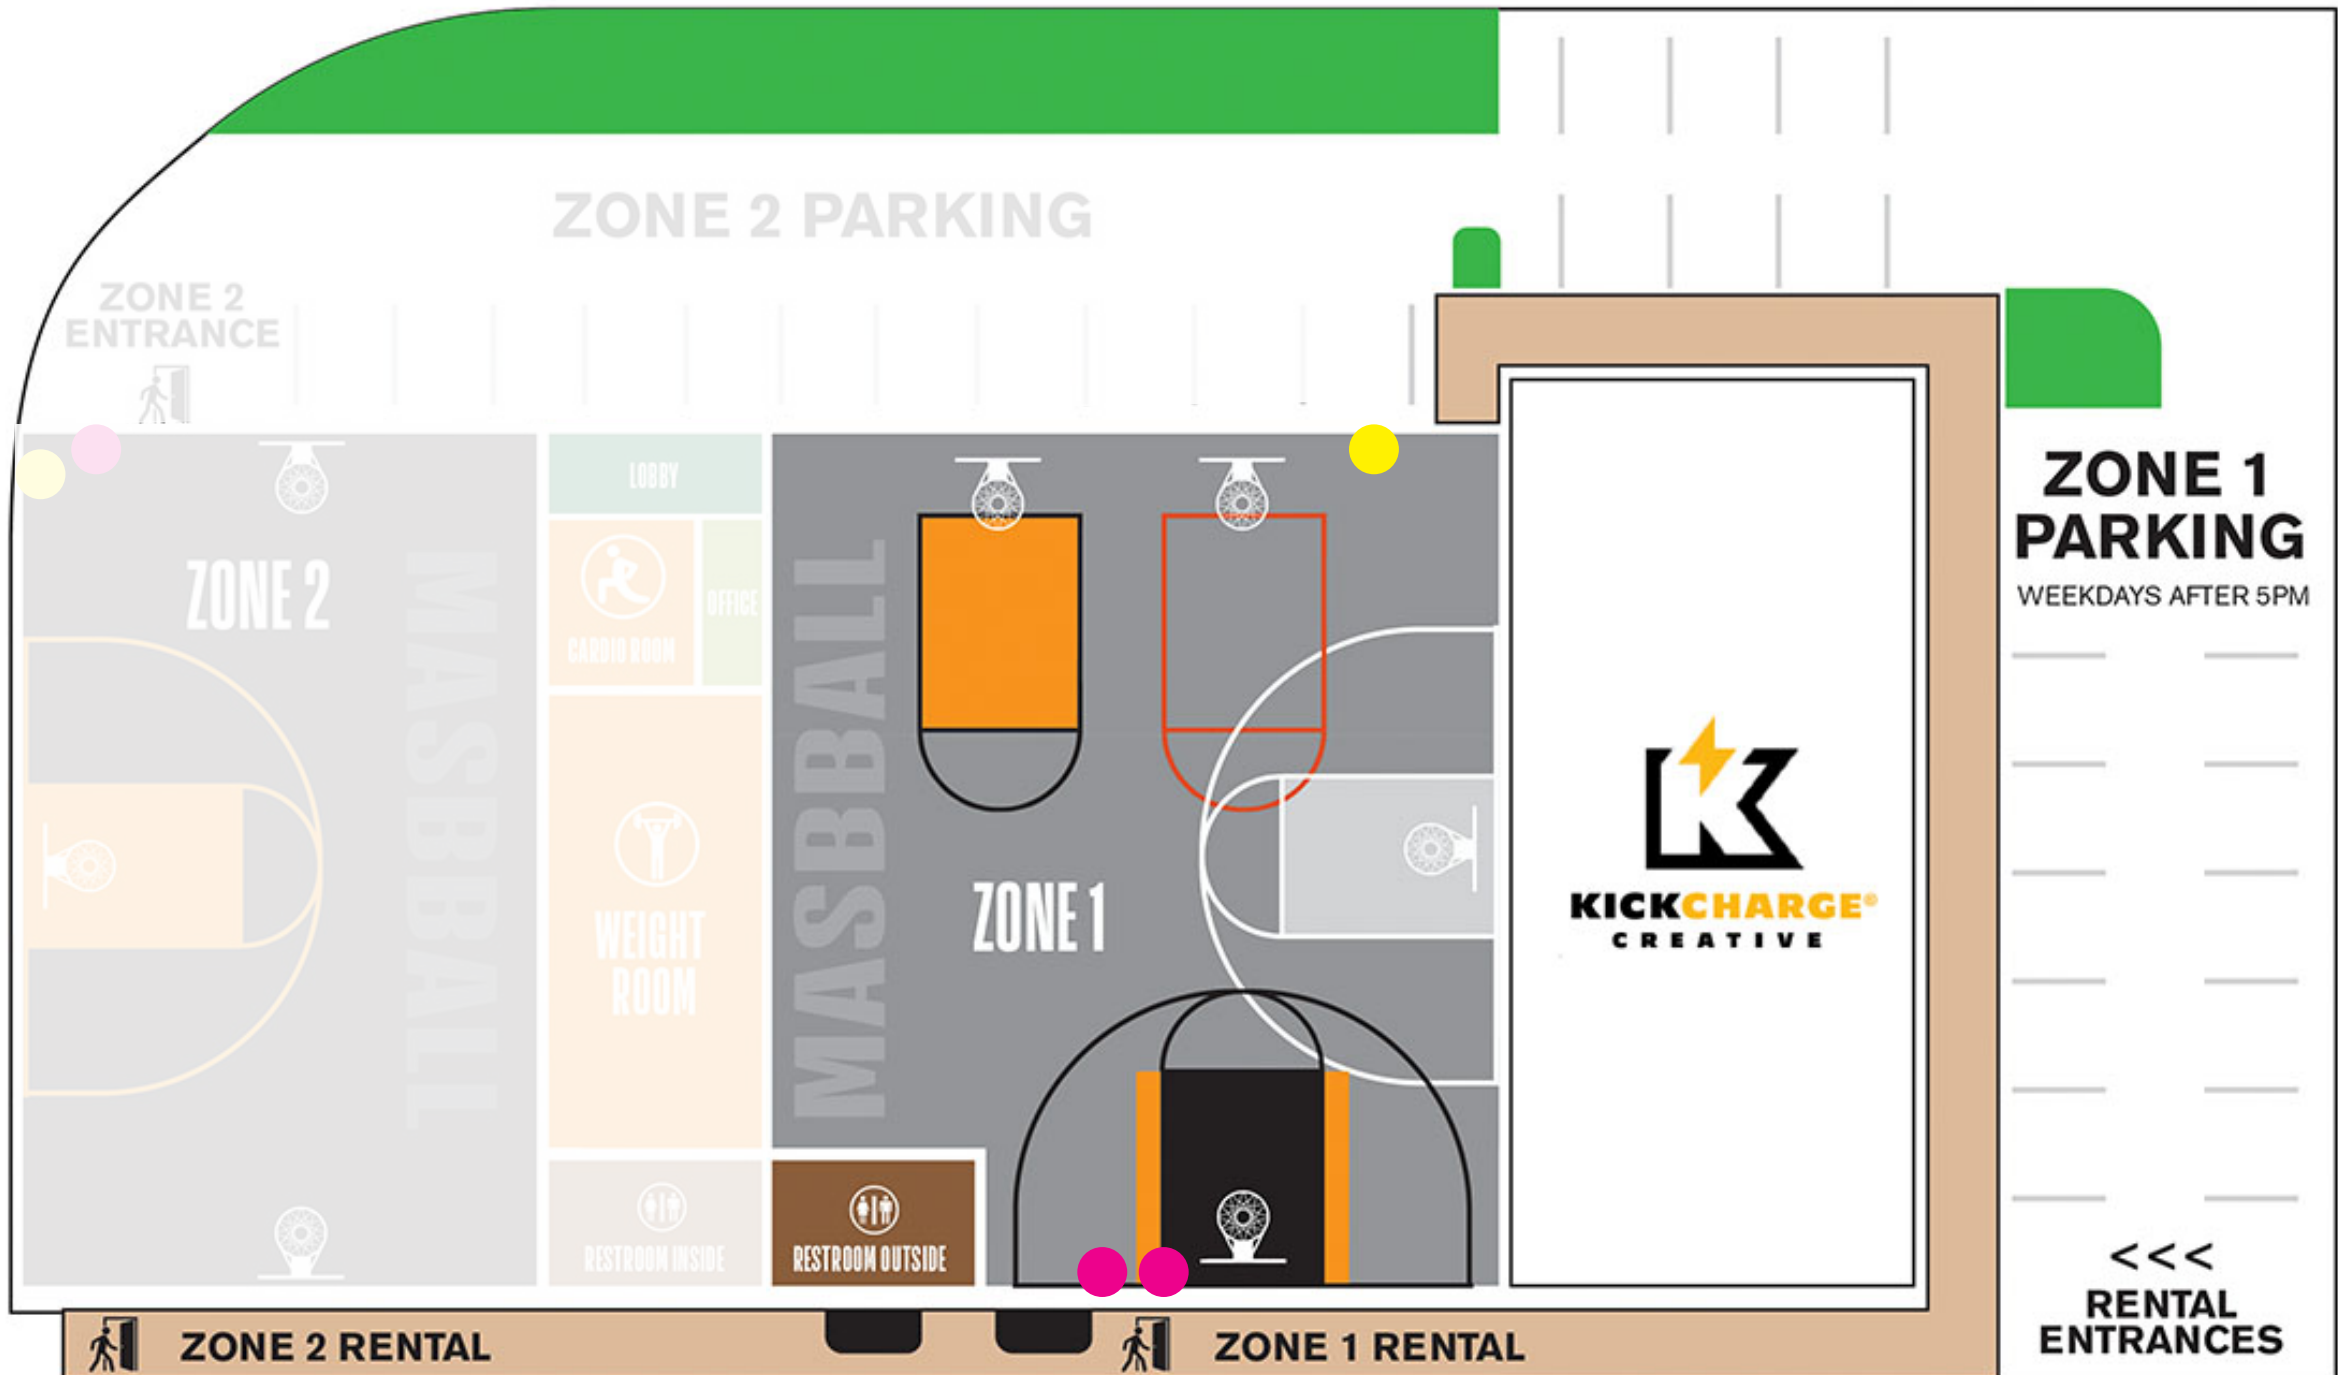

ZONE 1 RENTAL

ENTRANCE: Follow the brown pathway to locate your zone rental space entrance. Your one time use code for the black door lock will be sent to the phone number provided. Press the home icon button after entering number code. Code will be activated for a 5 min arrival and 5 mins after your time slot ends.

LIGHT SWITCH LOCATION: Pink circles indicated on the map below.

MUSIC LOCATION: Yellow circles indicated on the map below.

NEED HELP? Please contact us immediately if you have any concerns or questions. 908.223.1810